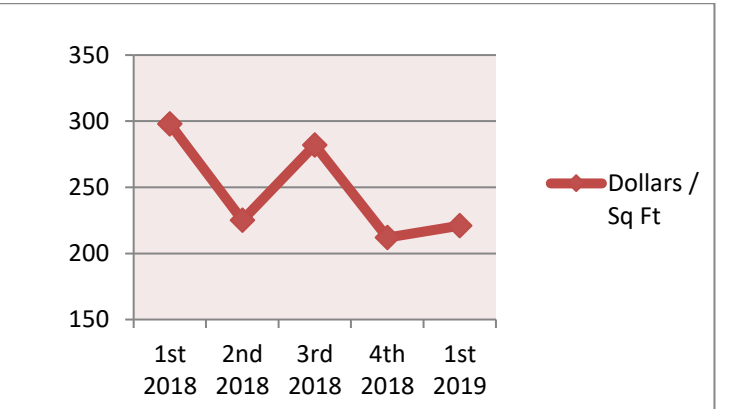

Dollars per Square Foot