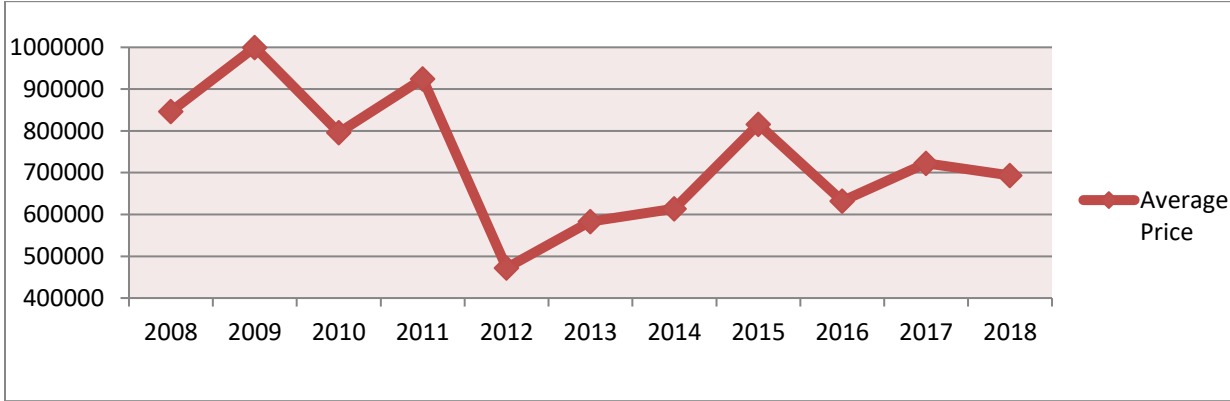

Wyndemere

Single Family Homes – The Estates, Grasmere, Mahogany Bend and Rosemeade January 2008 – March 2019 Average Price

2008 – 2018