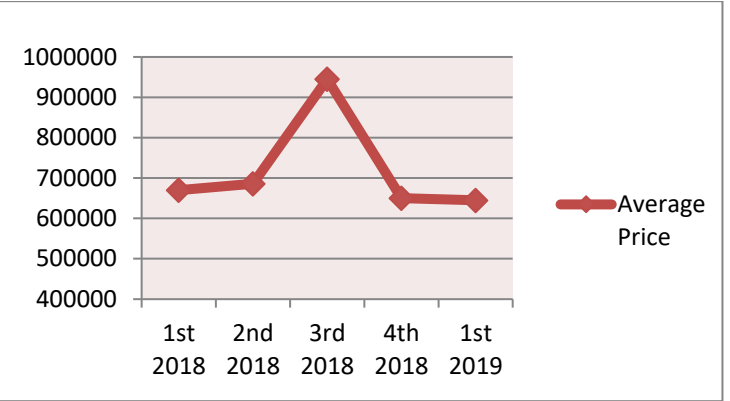

Last 5 Quarters