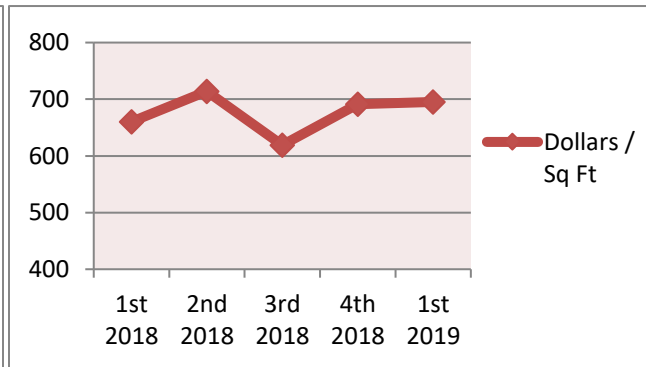

Park Shore and Naples Cay

Condominiums - Eight Floors and Higher

January 2008 – May 2019

Average Price

2008 – 2018

Last 5 Quarters

Dollars per Square Foot

Number of Condos Sold