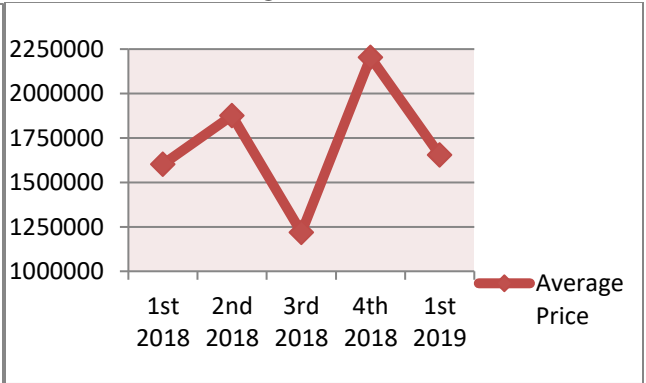

Park Shore and Naples Cay

Condominiums - Eight Floors and Higher

January 2008 – May 2019

Average Price

2008 – 2018

Last 5 Quarters

Dollars per Square Foot

Number of Condos Sold