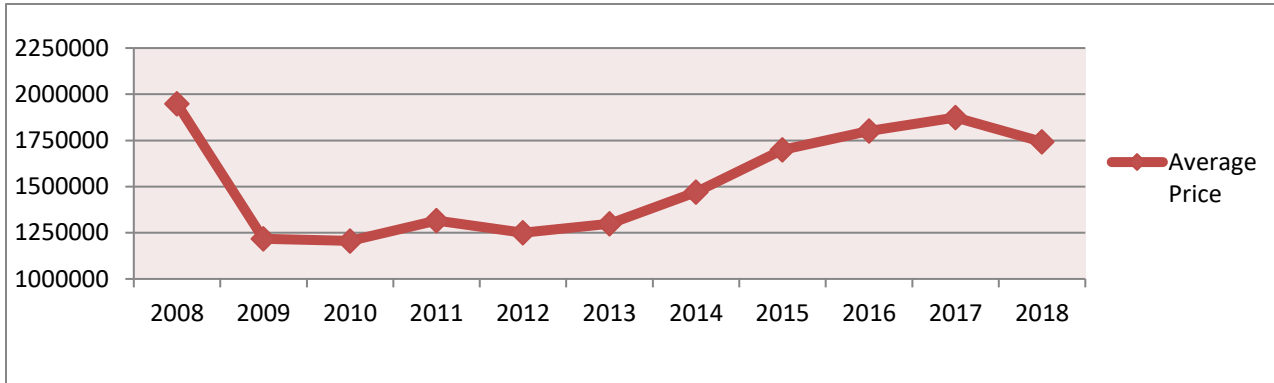

Park Shore and Naples Cay

Condominiums - Eight Floors and Higher

January 2008 – May 2019

Average Price

2008 – 2018

Last 5 Quarters

Dollars per Square Foot

Number of Condos Sold