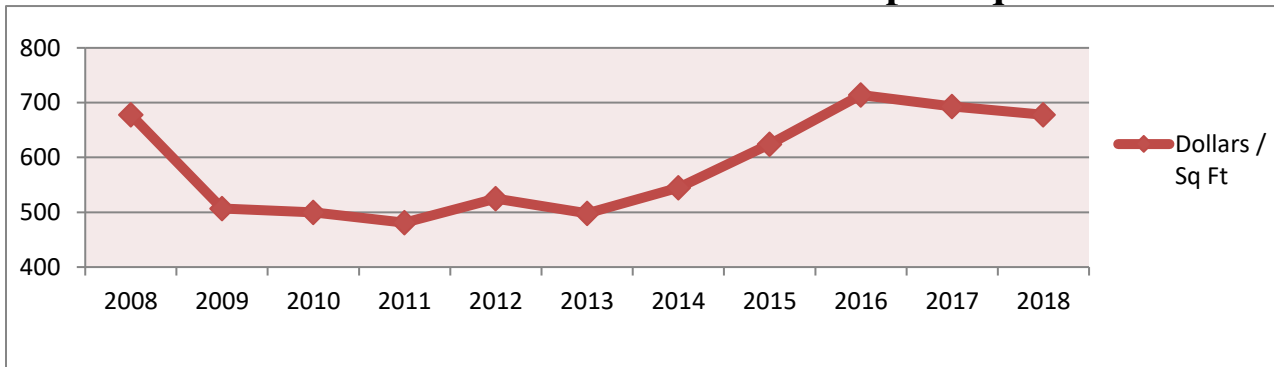

Park Shore and Naples Cay

Condominiums - Eight Floors and Higher

January 2008 – May 2019

Average Price

2008 – 2018

Last 5 Quarters

Dollars per Square Foot

Number of Condos Sold