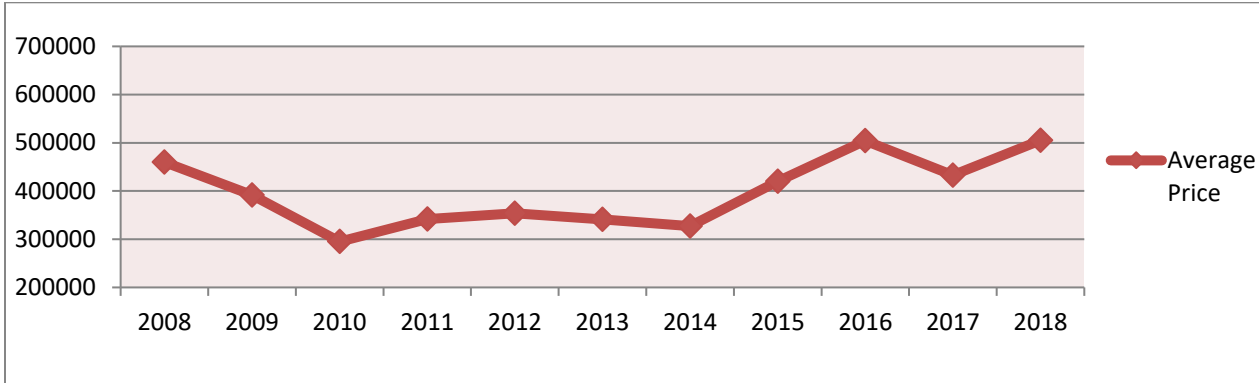

Mooring's & Park Shore

Two – Seven Floor Condominiums

January 2008 – March 2019

Average Price

2008 – 2018

Last 5 Quarters

Dollars per Square Foot

Number of Condos Sold