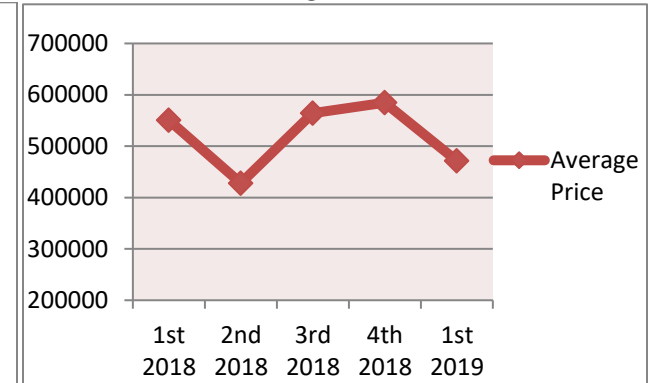

Mooring's & Park Shore

Two – Seven Floor Condominiums

January 2008 – March 2019

Average Price

2008 – 2018

Last 5 Quarters

Dollars per Square Foot

Number of Condos Sold