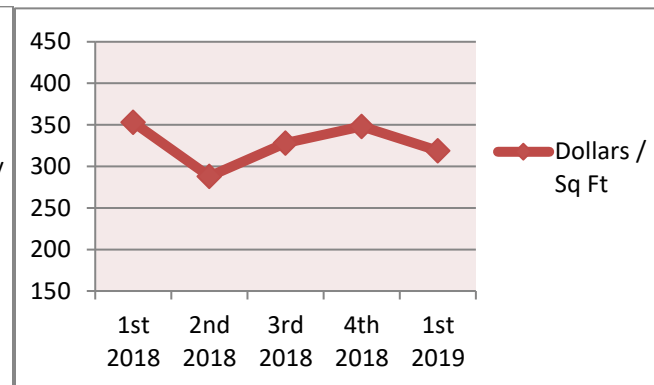

Mooring's & Park Shore

Two – Seven Floor Condominiums

January 2008 – March 2019

Average Price

2008 – 2018

Last 5 Quarters

Dollars per Square Foot

Number of Condos Sold