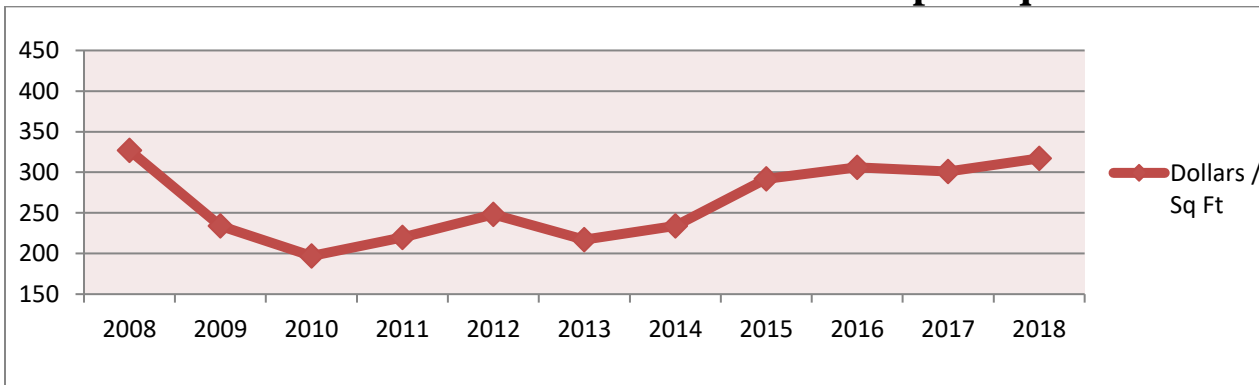

Mooring's & Park Shore

Two – Seven Floor Condominiums

January 2008 – March 2019

Average Price

2008 – 2018

Last 5 Quarters

Dollars per Square Foot

Number of Condos Sold