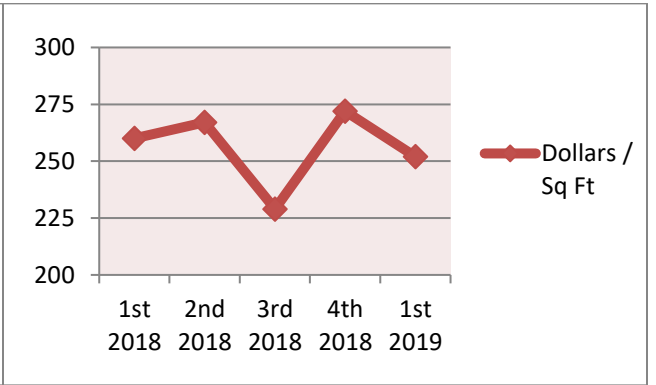

Lely Resort

Single Family Homes

January 2008 – March 2019

Average Price

2008 – 2018

Last 5 Quarters

Dollars per Square Foot

Number of Homes Sold