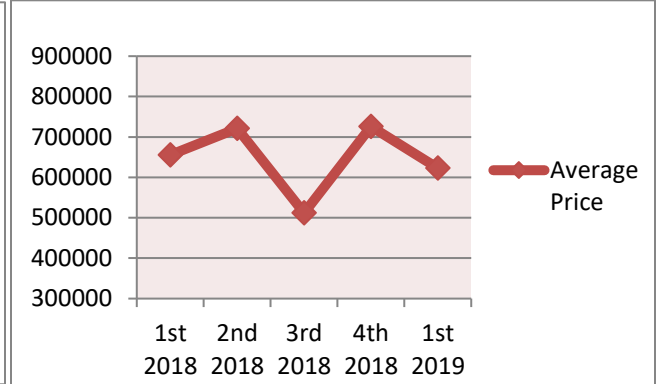

Lely Resort

Single Family Homes

January 2008 – March 2019

Average Price

2008 – 2018

Last 5 Quarters

Dollars per Square Foot

Number of Homes Sold