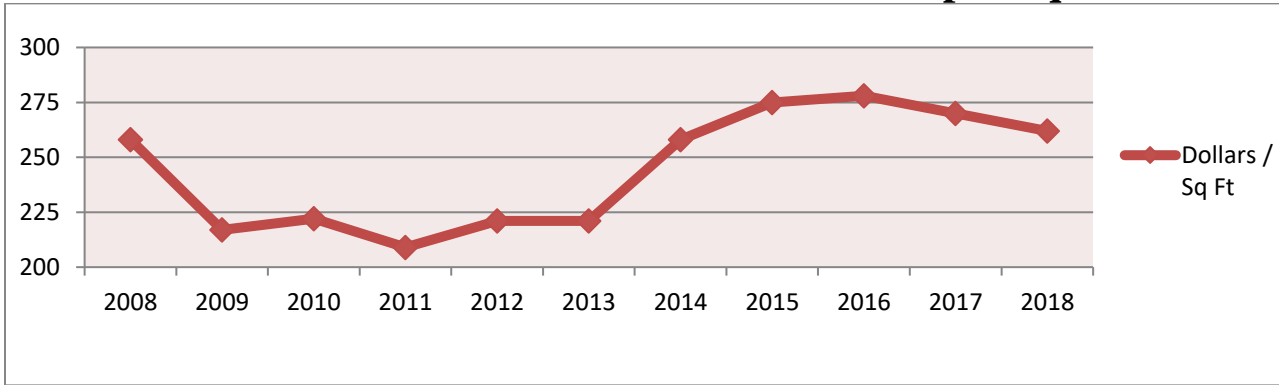

Lely Resort

Single Family Homes

January 2008 – March 2019

Average Price

2008 – 2018

Last 5 Quarters

Dollars per Square Foot

Number of Homes Sold