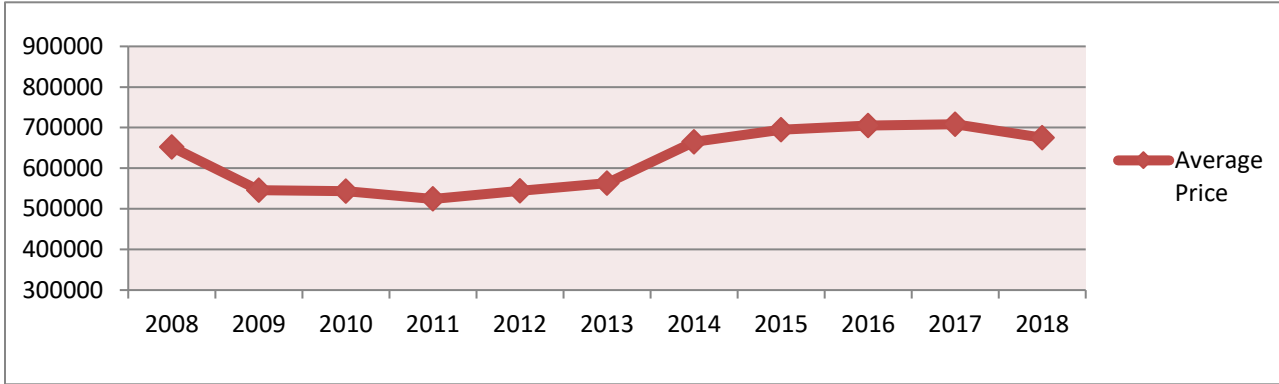

Lely Resort

Single Family Homes

January 2008 – March 2019

Average Price

2008 – 2018

Last 5 Quarters

Dollars per Square Foot

Number of Homes Sold